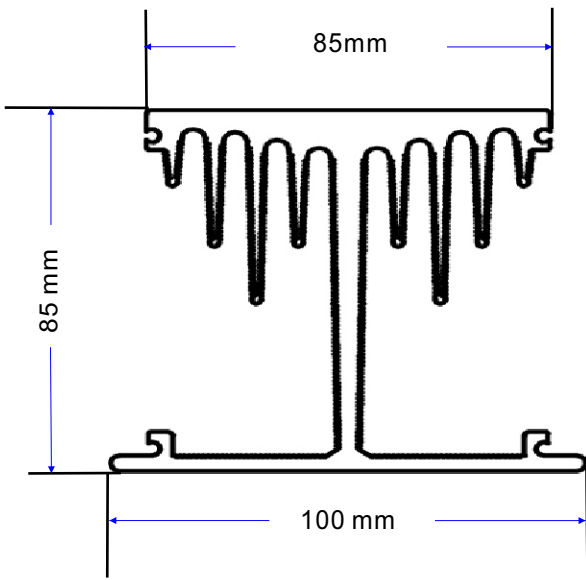

HEAT SINK

NEW

◆ KH090-100

This HEAT SINK CAN MATCH THE **3PHASE SOLID STARE RELAY**
AND SINGAL SOLID STATE RELAY OF AMPERAGE FROM 25A - 75A
 , AND SUIT TO USE WITH FAN (90 x 90 x 25mm)

尺寸圖 (Unit : mm)

SIZE : 85mm X 85mm

整合圖