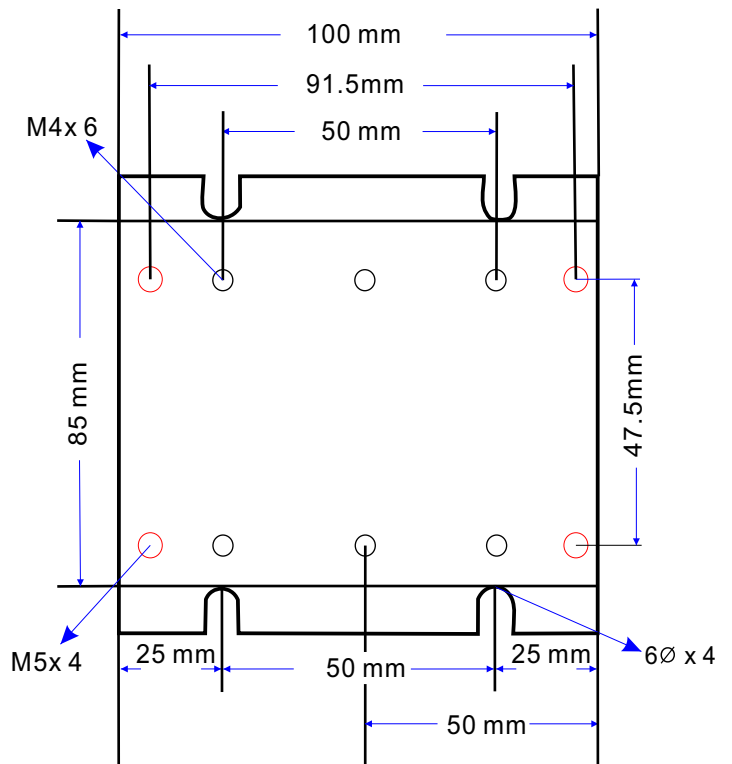

HEAT SINK

NEW

◆ KH090-100

This HEAT SINK CAN MATCH THE **3PHASE SOLID STARE RELAY**
AND SINGAL SOLID STATE RELAY OF AMPERAGE FROM 25A - 75A
 , AND SUIT TO USE WITH FAN (90 x 90 x 25mm)

尺寸圖 (Unit : mm)

SIZE : 85mm X 85mm

整合圖